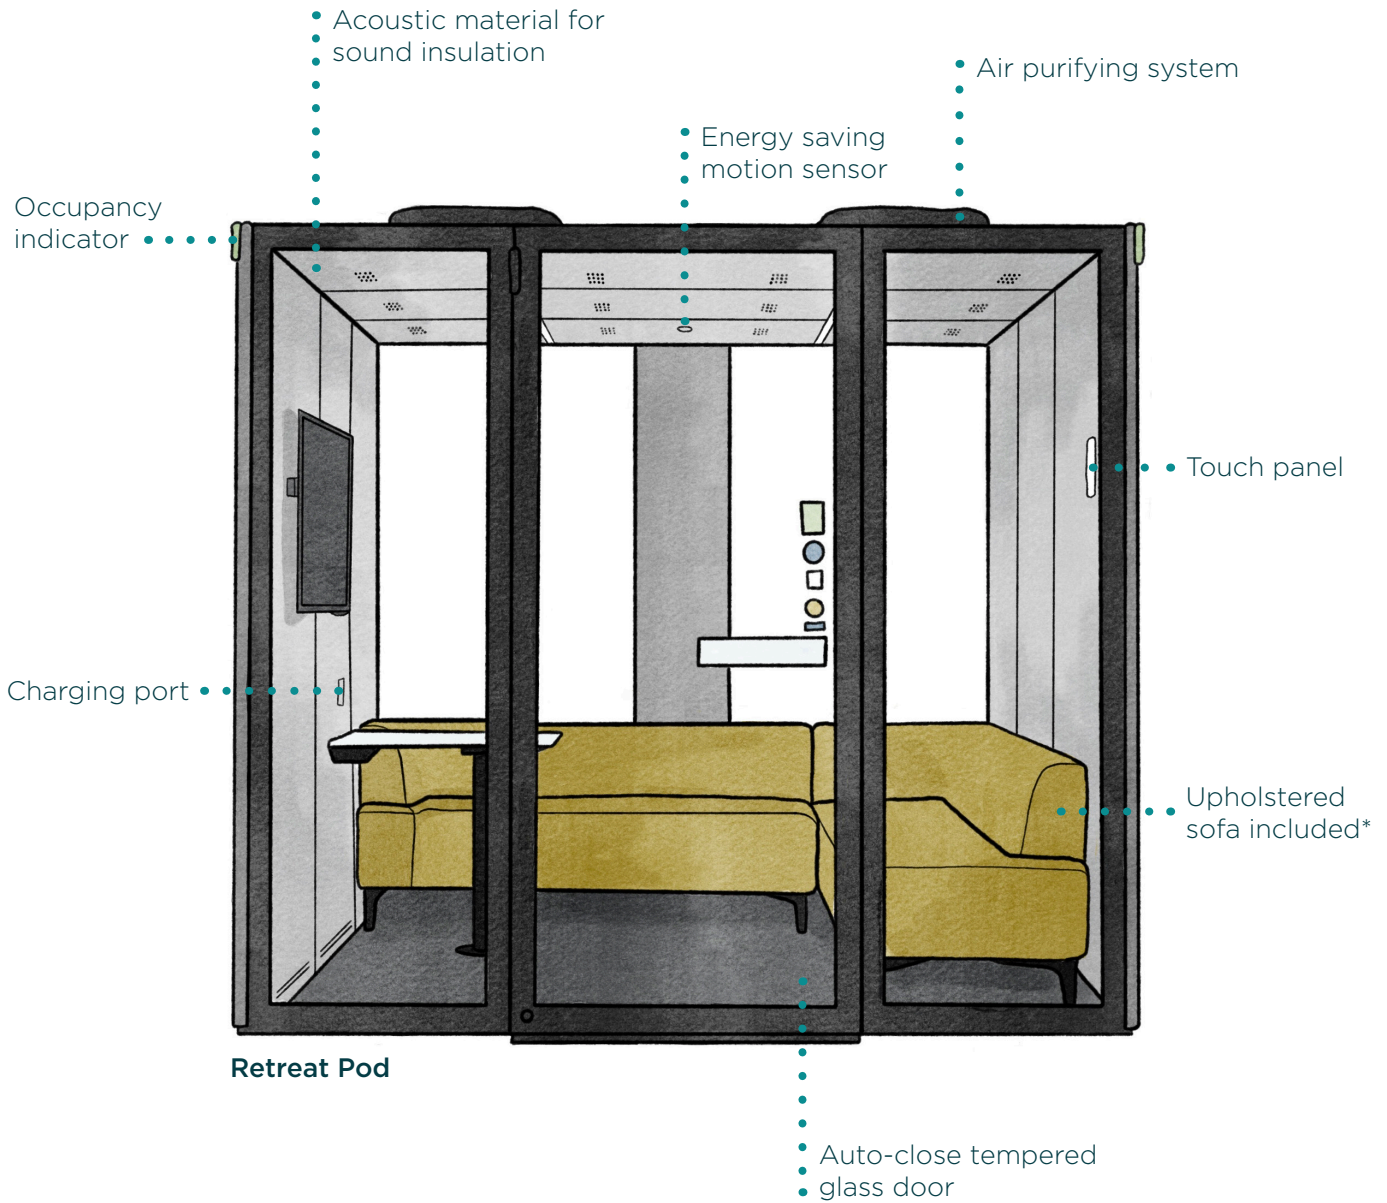

YOUR SPACE, *your call*

Our new privacy pods are designed for focus, comfort and performance, these sleek units create a serene environment that enhances productivity and well-being.

Available in four versatile models, there's a perfect fit for every user.

Solo Pod

Focus Pod

LODGE PODS

Solo Pod

Up to 1 person capacity
1000W x 1000D x 2280H

Focus Pod

Up to 2 person capacity
1400W x 1250D x 2280H

Connect Pod

Up to 4 person capacity
2200W x 1250D x 2280H

Retreat Pod

Up to 5 person capacity
2400W x 2400D x 2280H

Connect Pod

**Not available for Solo Pod*

***TV and desktop not included in Retreat Pod*

SUSTAINABILITY