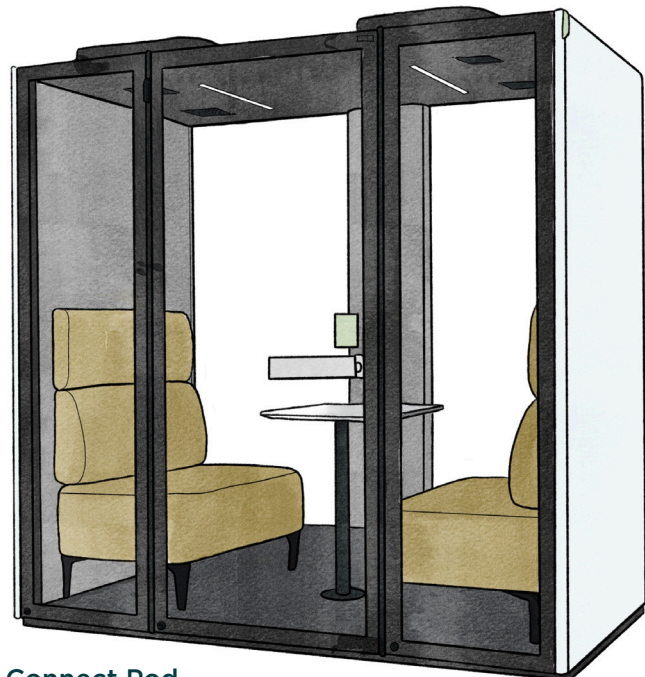

YOUR SPACE, *your call*

Our new privacy pods are designed for focus, comfort and performance, these sleek units create a serene environment that enhances productivity and well-being.

Available in four versatile models, there's a perfect fit for every user.

Solo Pod

Focus Pod

LODGE PODS

Solo Pod

Up to 1 person capacity
1000W x 1000D x 2280H

Focus Pod

Up to 2 person capacity
1400W x 1250D x 2280H

Connect Pod

Up to 4 person capacity
2200W x 1250D x 2280H

Retreat Pod

Up to 5 person capacity
2400W x 2400D x 2280H

Connect Pod

**Not available for Solo Pod*

***TV and desktop not included in Retreat Pod*

SUSTAINABILITY