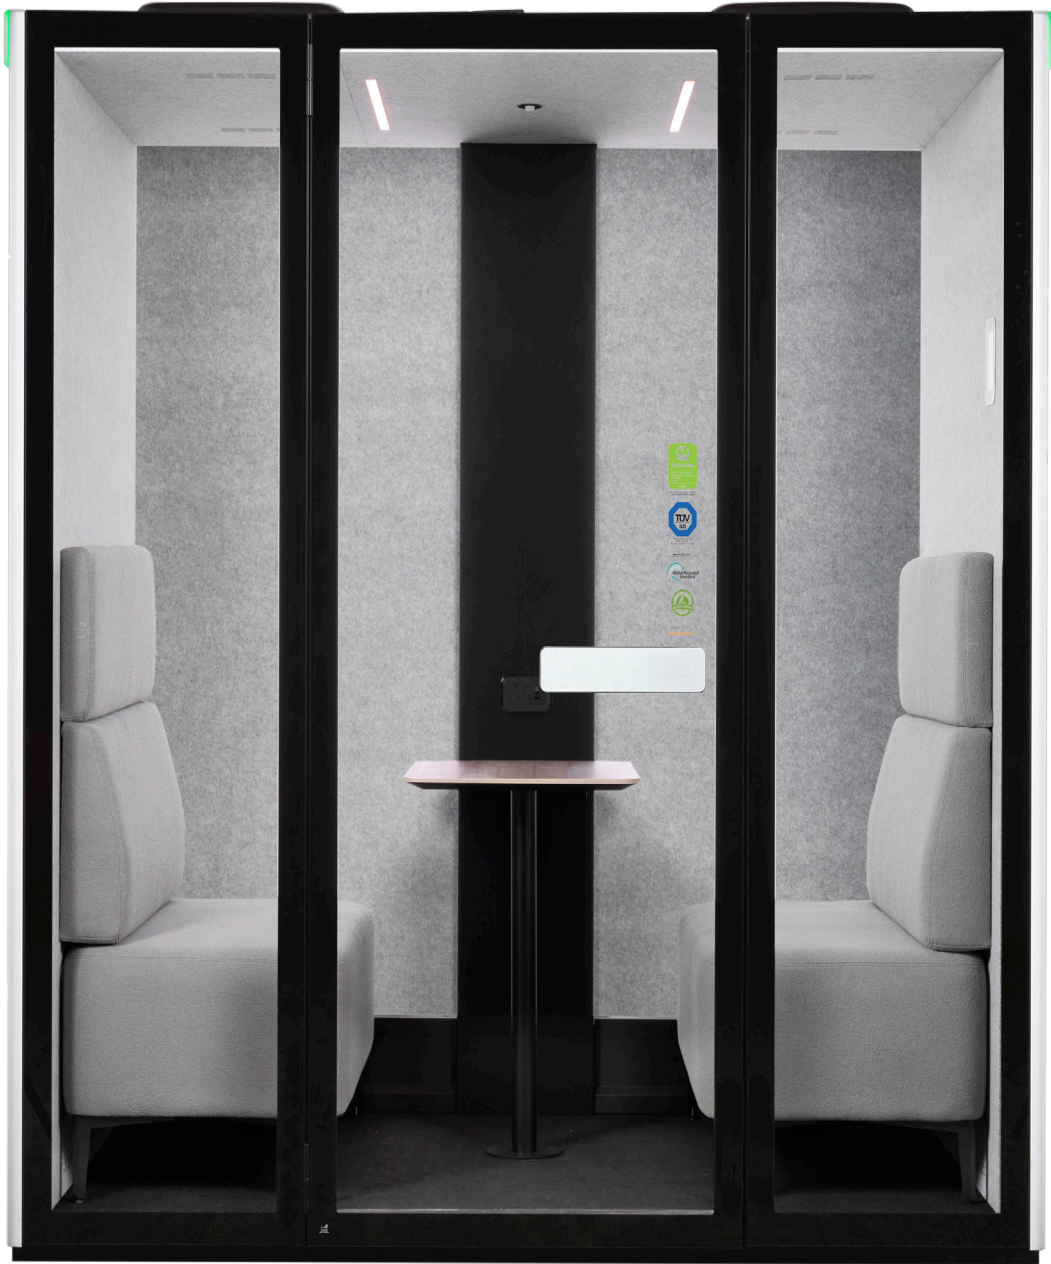

yes. everything. one source.

BOOTHS & PODS

In partnership with

British-made, sustainable
OFFICE FURNITURE

A MOMENT OF *calm*

Office pods are a highly practical fix, giving employees private, acoustically controlled spaces to focus, meet, or recharge - without costly construction.

YOUR SPACE, *your call*

Our new privacy pods are designed for focus, comfort and performance, these sleek units create a serene environment that enhances productivity and well-being.

Available in four versatile models, there's a perfect fit for every user.

Solo Pod

Focus Pod

LODGE PODS

Solo Pod

Up to 1 person capacity
1000W x 1000D x 2280H

Focus Pod

Up to 2 person capacity
1400W x 1250D x 2280H

Connect Pod

Up to 4 person capacity
2200W x 1250D x 2280H

Retreat Pod

Up to 5 person capacity
2400W x 2400D x 2280H

Connect Pod

**Not available for Solo Pod*

***TV and desktop not included in Retreat Pod*

SUSTAINABILITY