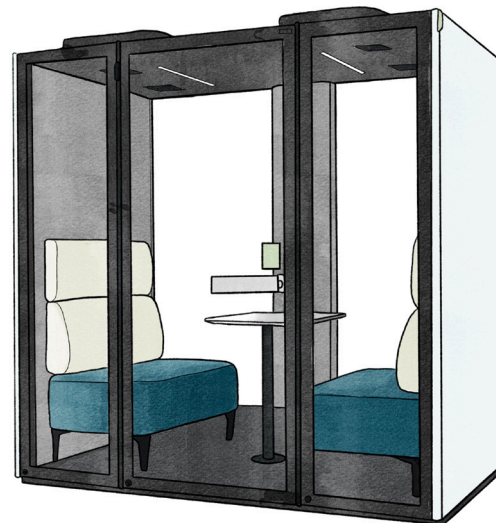

Up to 4 person capacity
2200W x 1250D x 2280H

Retreat Pod

Up to 5 person capacity
2400W x 2400D x 2280H

Connect Pod

**Not available for Solo Pod*

***TV and desktop not included in Retreat Pod*

SUSTAINABILITY

Space
Grey
Exterior

Black
Carpet

Smoke
White
Exterior

Dark Grey
Seat Base

Dark Grey
Acoustic
Sheets

Grey
Seat Back

COLLABORATION *without limits*

Hearth delivers a truly agile, future-ready solution.

PERSONALISATION

Available in fabric price bands 1-3, Hearth booths can be fully customised to complement any workspace or reflect your brand's colour palette.

HEARTH BOOTHS

Hearth02 Booth

Up to 2 person capacity
2000W x 800D x 1250H

Hearth04 Booth

Up to 4 person capacity
2000W x 1400D x 1250H

Hearth06 Booth

Up to 6 person capacity
2000W x 2000D x 1250H

Across all configurations, the shared desktop can be specified in any of our 16 MFC finish options at **no additional cost**, allowing for complete design flexibility.