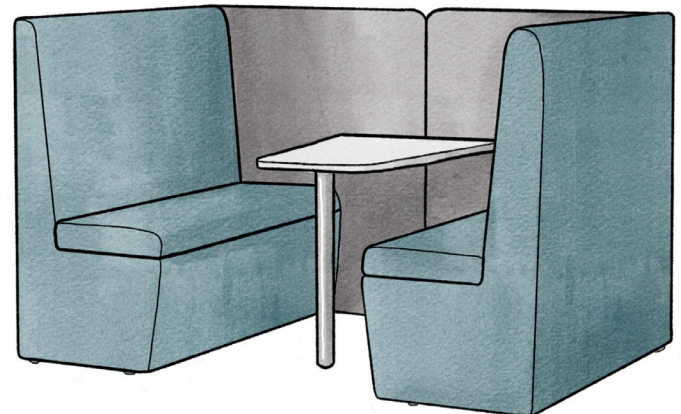

SUSTAINABILITY

On average each screen is manufactured from **materials with 91% recyclable content** and 28% recycled content.

PERSONALISATION

Available in fabric price bands 1-3, Hearth booths can be fully customised to complement any workspace or reflect your brand's colour palette.

HEARTH BOOTHS

Hearth02 Booth

Up to 2 person capacity
2000W x 800D x 1250H

Hearth04 Booth

Up to 4 person capacity
2000W x 1400D x 1250H

Hearth06 Booth

Up to 6 person capacity
2000W x 2000D x 1250H

Across all configurations, the shared desktop can be specified in any of our 16 MFC finish options at **no additional cost**, allowing for complete design flexibility.