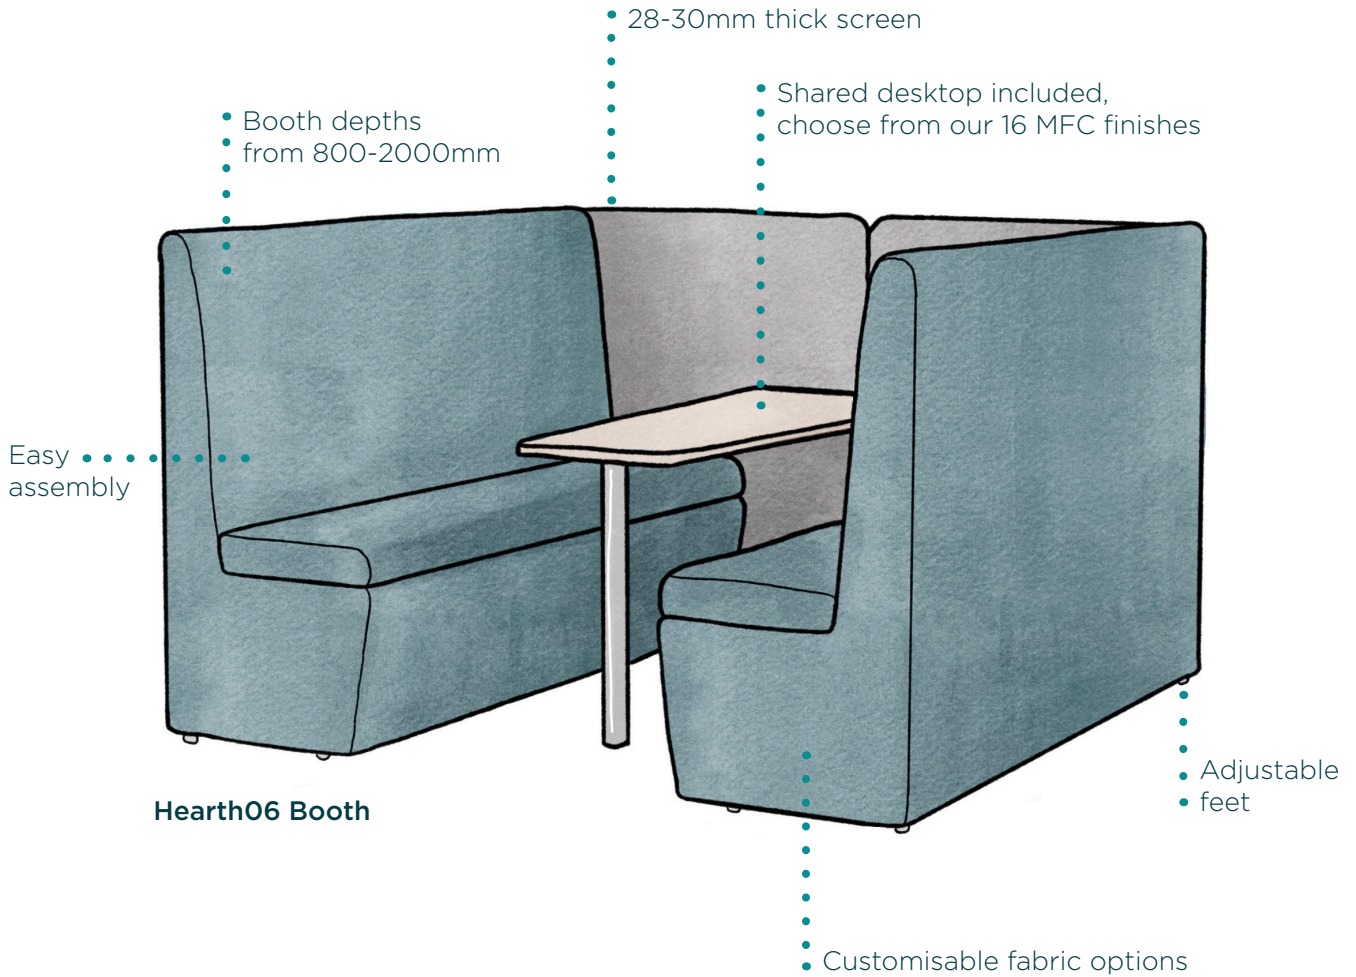

Hearth02 Booth

Hearth04 Booth